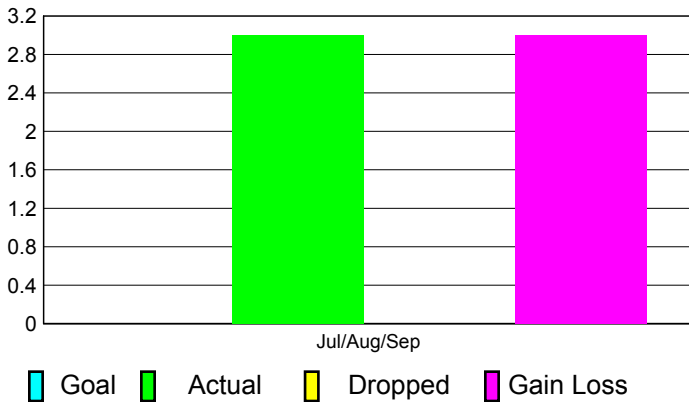

2011-2012 GMT Reports for District (or Undistricted) **District 315B3**

GMT: **SANGEETA JATIA**

Location: **REP OF BANGLADESH**

GMT CA: **6**

CLUBS

**Club Results
2011-2012**

**Clubs
2010-2011**

Month	New Club Goal	Actual New Clubs	Actual Dropped Clubs	Gain/Loss of Clubs	Gain/Loss of Clubs
Jul/Aug/Sep		3	0	3	9
Totals		3	0	3	9

Club Results 2011-2012

Goal, New, Dropped, Gain/Loss

Comparison of Club Gain/Loss

Current Year Compared to the Previous Year

YTD Status Quo Clubs 2011-2012

Status Quo Clubs Compared to Status Quo Members

MEMBERSHIP