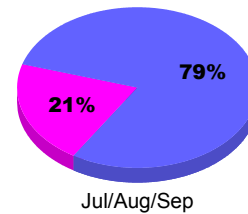

**Membership Results
2011-2012**

**Membership
2010-2011**

Month	Net Memb Goal	Actual New Memb	Actual Dropped Memb	Gain/Loss of Memb	Gain/Loss of Memb
Jul/Aug/Sep		160	-36	124	189
Totals		160	-36	124	189

Membership Results 2011-2012

Goal, New, Dropped, Gain/Loss

Comparison of Membership Gain/Loss

Current Year Compared to the Previous Year

Gender Comparison 2011-2012

Male Female