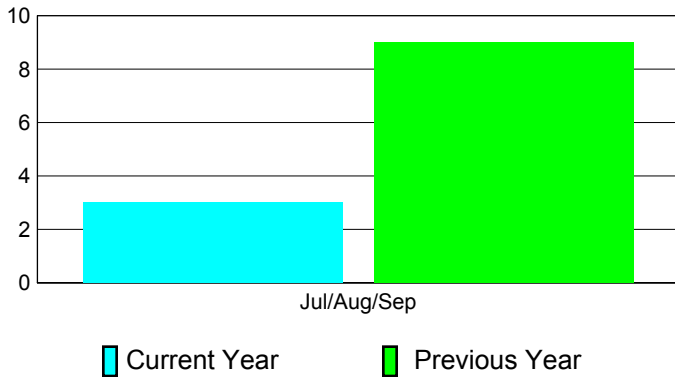

2011-2012 GMT Reports for District (or Undistricted) **District 315B3**

GMT: **SANGEETA JATIA**

Location: **REP OF BANGLADESH**

GMT CA: **6**

CLUBS

**Club Results
2011-2012**

**Clubs
2010-2011**

Month	New Club Goal	Actual New Clubs	Actual Dropped Clubs	Gain/Loss of Clubs	Gain/Loss of Clubs
Jul/Aug/Sep		3	0	3	9
Totals		3	0	3	9

Club Results 2011-2012

Goal, New, Dropped, Gain/Loss

Comparison of Club Gain/Loss

Current Year Compared to the Previous Year

YTD Status Quo Clubs 2011-2012

Status Quo Clubs Compared to Status Quo Members

MEMBERSHIP