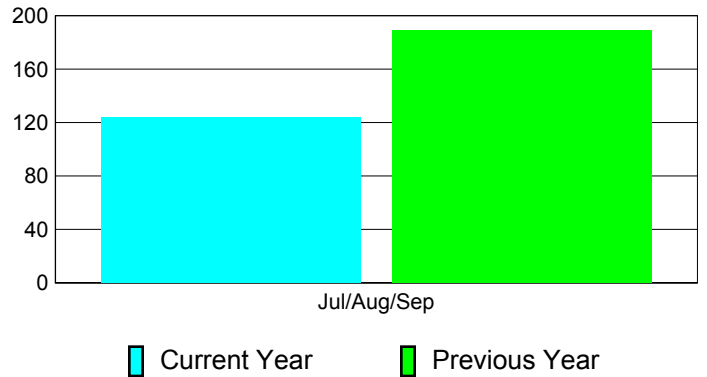

**Membership Results
2011-2012**

**Membership
2010-2011**

Month	Net Memb Goal	Actual New Memb	Actual Dropped Memb	Gain/Loss of Memb	Gain/Loss of Memb
Jul/Aug/Sep		160	-36	124	189
Totals		160	-36	124	189

Membership Results 2011-2012

Goal, New, Dropped, Gain/Loss

Comparison of Membership Gain/Loss

Current Year Compared to the Previous Year

Gender Comparison 2011-2012

Male Female