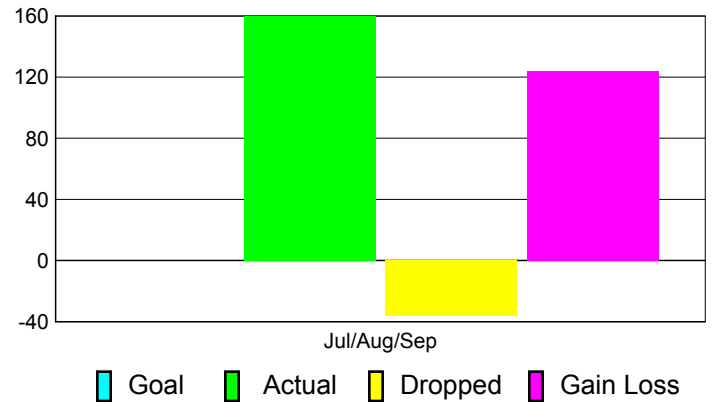

Membership Results 2011-2012

Goal, New, Dropped, Gain/Loss